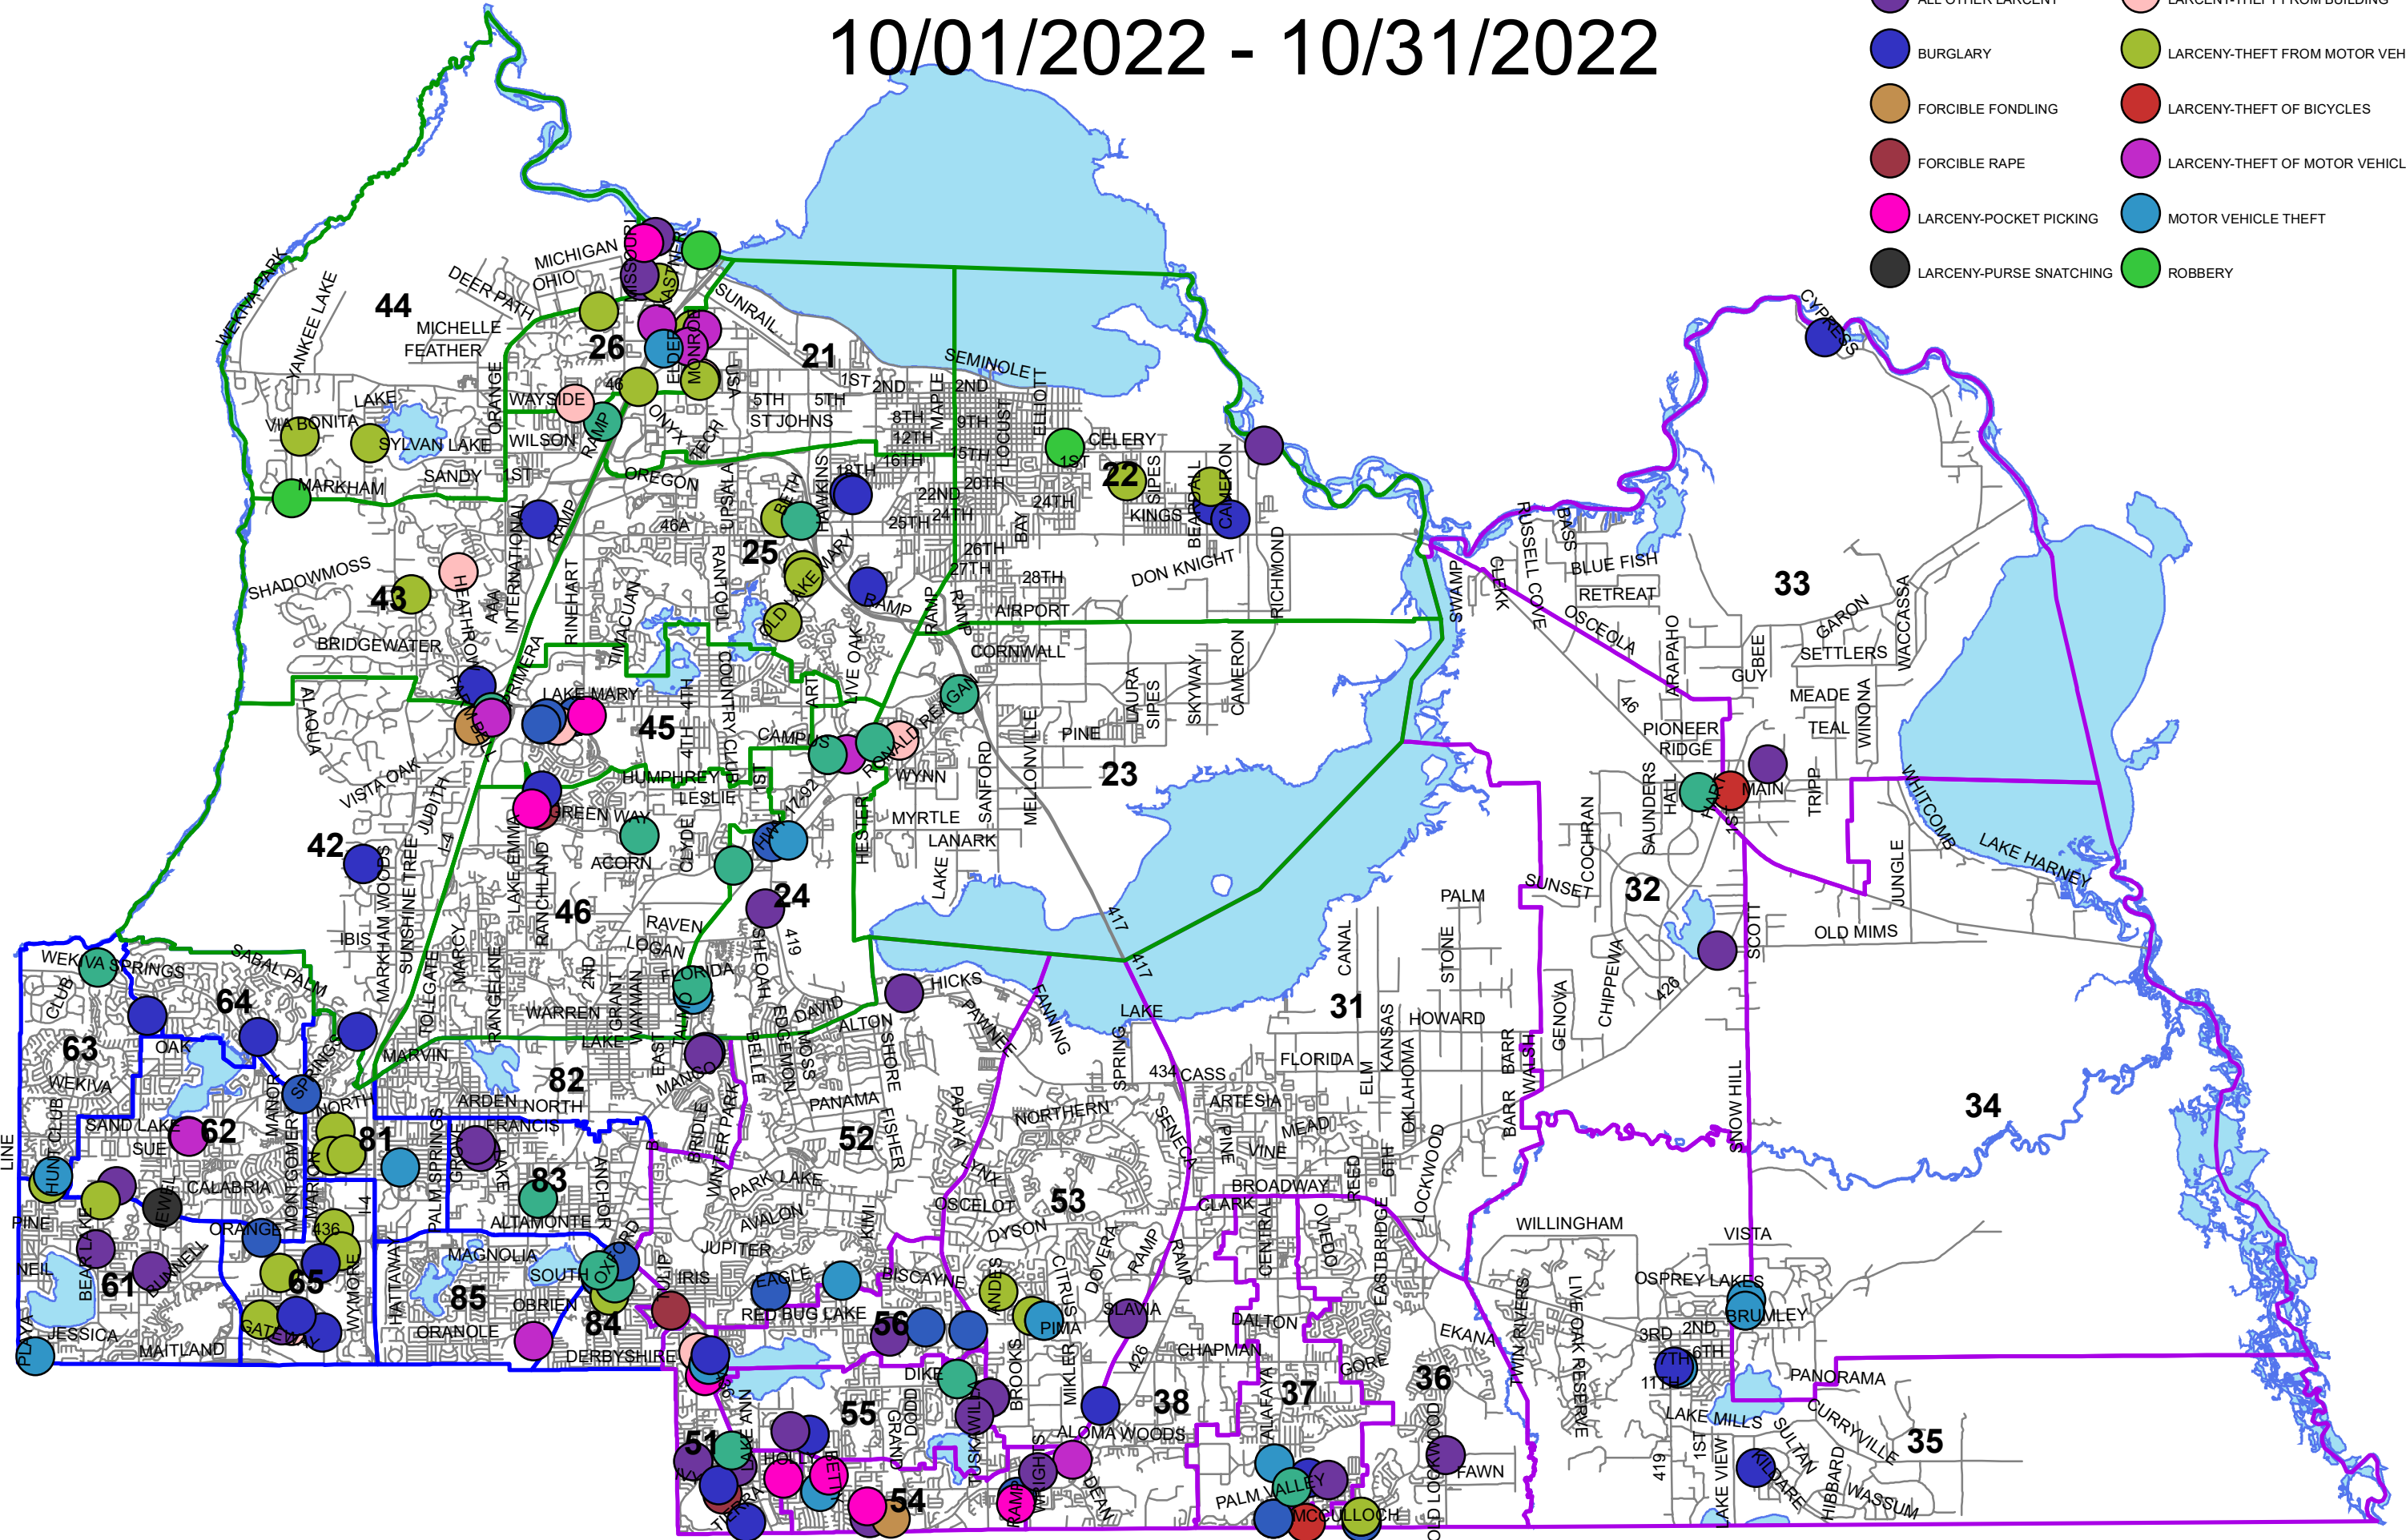

Part I Crimes

10/01/2022 - 10/31/2022

- AGGRAVATED ASSAULT
- ALL OTHER LARCENY
- BURGLARY
- FORCIBLE FONDLING
- FORCIBLE RAPE
- LARCENY-POCKET PICKING
- LARCENY-PURSE SNATCHING
- LARCENY-RETAIL THEFT/SHOPLIFTING
- LARCENY-THEFT FROM BUILDING
- LARCENY-THEFT FROM MOTOR VEHICLE/NO PARTS
- LARCENY-THEFT OF BICYCLES
- LARCENY-THEFT OF MOTOR VEHICLE PARTS/ACCESSORIES
- MOTOR VEHICLE THEFT
- ROBBERY

This map does not include incidents for which addresses could not be verified, geocoded, or are related to a locked case.